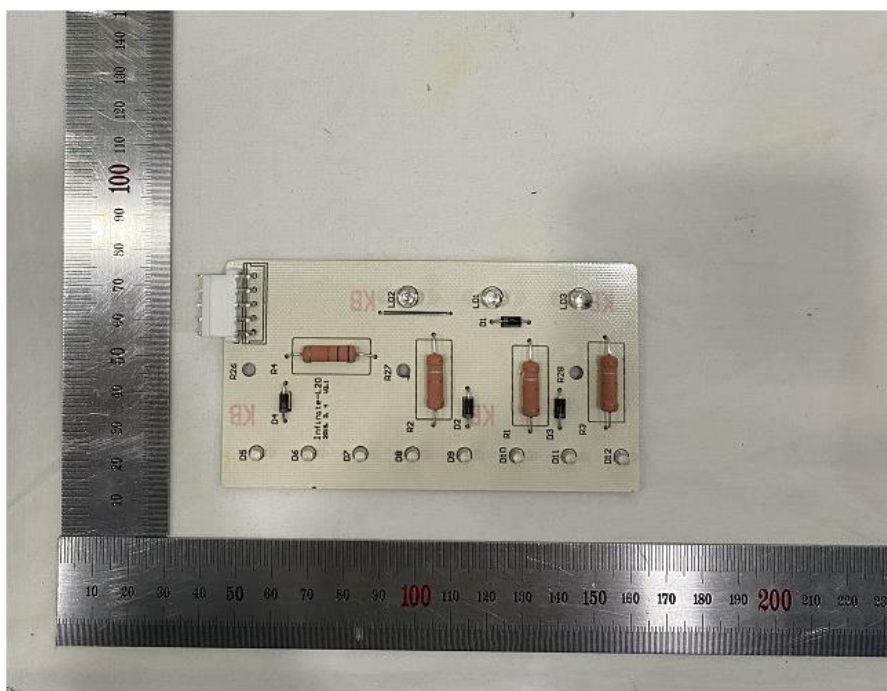

Report Number: 50253735 002

Model: INFINITE-L, INFINITE-M, INFINITE-S, INFINITE-20,
INFINITE-L (UF), INFINITE-S (UF)

Overall View

Overall View

Report Number: 50253735 002

Model: INFINITE-L, INFINITE-M, INFINITE-S, INFINITE-20,
INFINITE-L (UF), INFINITE-S (UF)

Overall View

ON/OFF switch

Report Number: 50253735 002

Model: INFINITE-L, INFINITE-M, INFINITE-S, INFINITE-20,
INFINITE-L (UF), INFINITE-S (UF)

Internal View (Top cover removed)

Internal View

Model: INFINITE-L, INFINITE-M, INFINITE-S, INFINITE-20,
INFINITE-L (UF), INFINITE-S (UF)

Internal View (Compressor Parts)

LED display PCB (Front)

Report Number: 50253735 002

Model: INFINITE-L, INFINITE-M, INFINITE-S, INFINITE-20,
INFINITE-L (UF), INFINITE-S (UF)

LED display PCB (Rear)