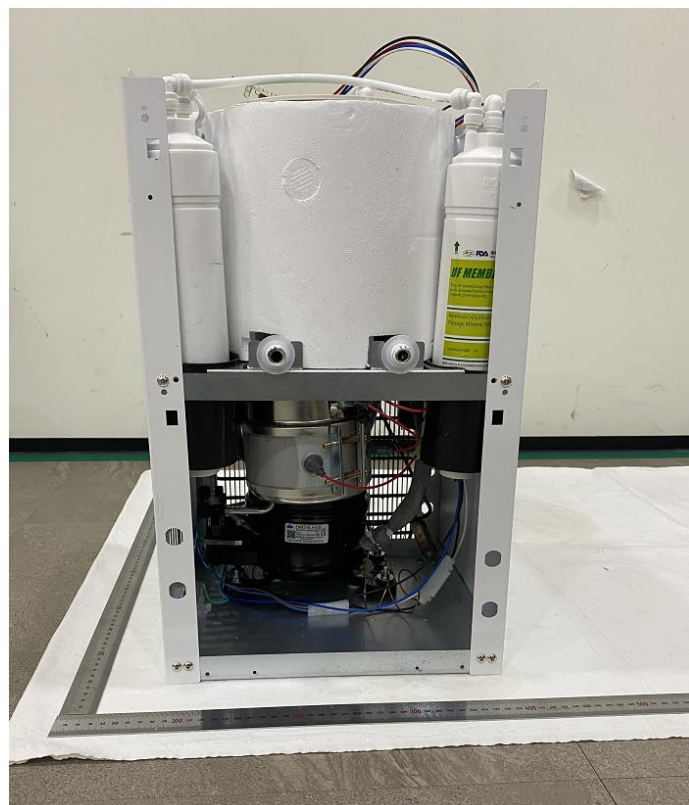

Report Number: 50253735 002

Model: INFINITE-L, INFINITE-M, INFINITE-S, INFINITE-20,
INFINITE-L (UF), INFINITE-S (UF)

Overall View

Overall View

Report Number: 50253735 002

Model: INFINITE-L, INFINITE-M, INFINITE-S, INFINITE-20,
INFINITE-L (UF), INFINITE-S (UF)

Overall View

ON/OFF switch

Report Number: 50253735 002

Model: INFINITE-L, INFINITE-M, INFINITE-S, INFINITE-20,
INFINITE-L (UF), INFINITE-S (UF)

Internal View (Top cover removed)

Internal View

Model: INFINITE-L, INFINITE-M, INFINITE-S, INFINITE-20,
INFINITE-L (UF), INFINITE-S (UF)

Internal View (Compressor Parts)

LED display PCB (Front)

Report Number: 50253735 002

Model: INFINITE-L, INFINITE-M, INFINITE-S, INFINITE-20,
INFINITE-L (UF), INFINITE-S (UF)

LED display PCB (Rear)