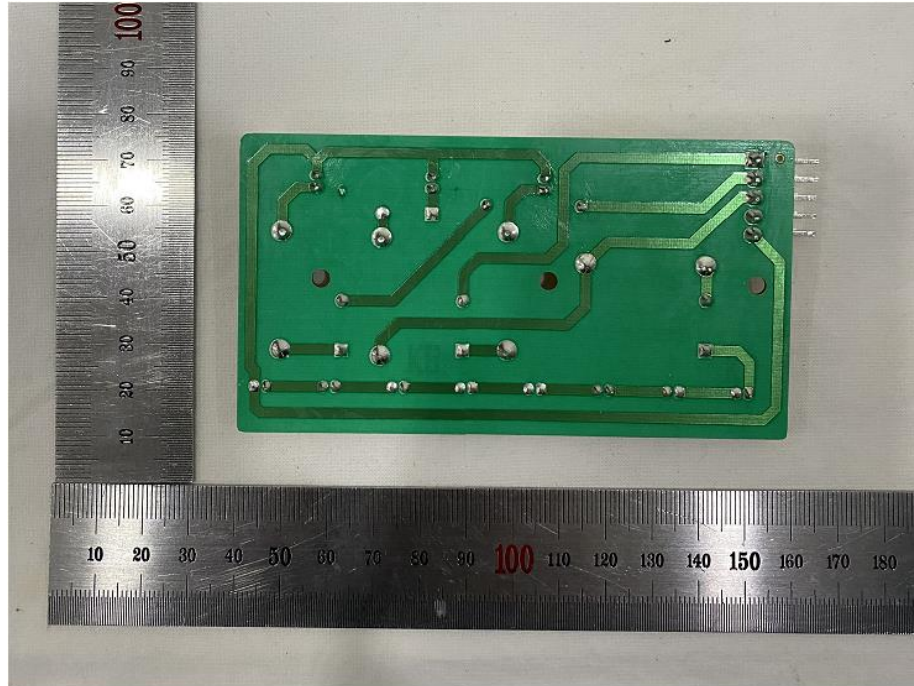

Report Number: 50253735 002

Model: INFINITE-L, INFINITE-M, INFINITE-S, INFINITE-20,
INFINITE-L (UF), INFINITE-S (UF)

Overall View

Overall View

Report Number: 50253735 002

Model: INFINITE-L, INFINITE-M, INFINITE-S, INFINITE-20,
INFINITE-L (UF), INFINITE-S (UF)

Overall View

ON/OFF switch

Report Number: 50253735 002

Model: INFINITE-L, INFINITE-M, INFINITE-S, INFINITE-20,
INFINITE-L (UF), INFINITE-S (UF)

Internal View (Top cover removed)

Internal View

Model: INFINITE-L, INFINITE-M, INFINITE-S, INFINITE-20,
INFINITE-L (UF), INFINITE-S (UF)

Internal View (Compressor Parts)

LED display PCB (Front)

Report Number: 50253735 002

Model: INFINITE-L, INFINITE-M, INFINITE-S, INFINITE-20,
INFINITE-L (UF), INFINITE-S (UF)

LED display PCB (Rear)